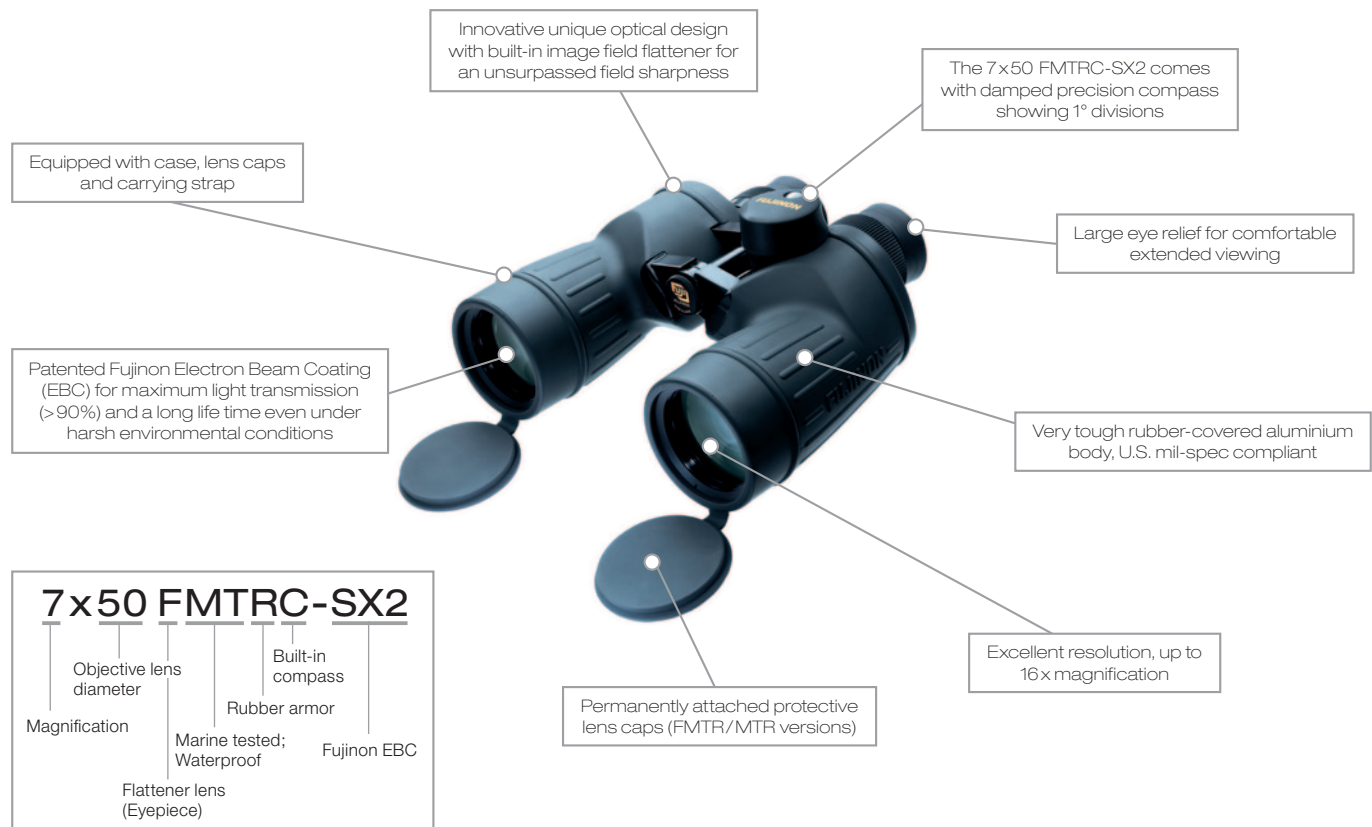

The right choice for every terrain

The binoculars of the professional Fujinon FMT series.
Your perfect companions at

- ▶ Military application
- ▶ Commercial and cargo ships
- ▶ Rescue services, navy and police

Fujinon. To see more is to know more.

Technical data	7x50 FMTR-SX2	7x50 FMTRC-SX2	10x50 FMTR-SX2	10x70 FMT-SX2	16x70 FMT-SX2
Magnification	7x	7x	10x	10x	16x
Objective diameter (mm)	50	50	50	70	70
Eye relief (mm)	23	23	19.8	23	15.5
Field of view	7° 30'	7° 30'	6° 30'	5° 18'	4°
Field of view at 1,000 m (m)	131	131	113	93	70
Exit pupil (mm)	7.1	7.1	5.0	7.0	4.4
Twilight factor	18.7	18.7	22.4	26.5	33.5
Adjustment range for interpupillary distance (mm)	56–74	56–74	56–74	56–74	56–74
Dimensions WxH (mm)	218 x 198	218 x 196	218 x 191	238 x 280	238 x 270
Weight (kg)	1.41	1.46	1.43	1.93	1.92

The 7x50MT-SX, 7x50MTR-SX, 7x50MTRC-SX and 10x70MT-SX are available without field flattener. Optional extra filters are also available.

Specifications are subject to change without notice. 10/11

FUJIFILM Europe GmbH